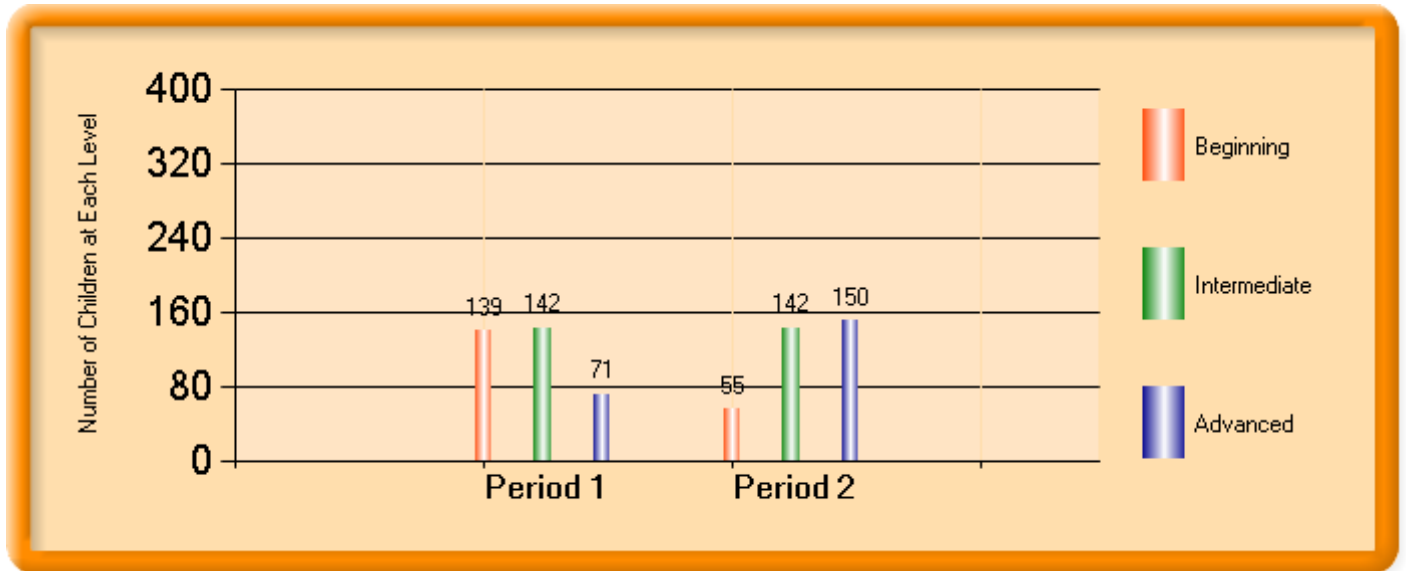

Progress Report

Agency: UCAN Head Start

Scale: 3-5: Galileo v2 Social and Emotional Development

Period 1: 9/28/2008 to 1/5/2009

Period 2: 1/6/2009 to 3/30/2009

(62 goals in scale)

<u>Achievement Level</u>	<u>Period 1</u>	<u>Period 2</u>
Beginning (0-20)	139	55
Intermediate (21-40)	142	142
Advanced (41-62)	71	150
Total Children	352	347
Avg DL Score	489	520